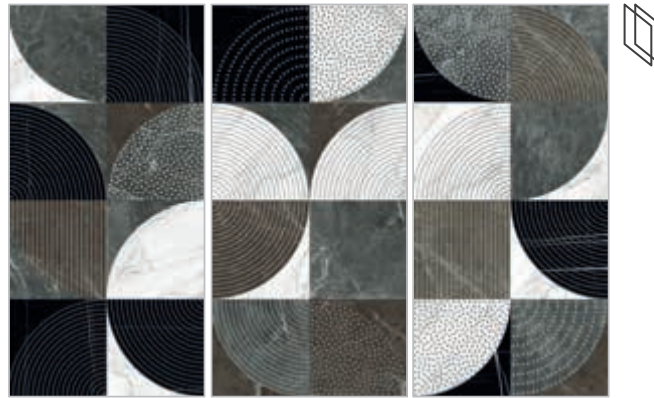

Graphic

Not Circles  
300x450cm

+

=

Composition (Slabs+Graphic)

Not Circles  
300x450cm (comp. 3pz 300x150cm)  
cod. Y4W000D453006

Colors Ideas

Not Circles Grey  
300x450cm (comp. 3pz 300x150cm)  
cod. Y4W100D453006