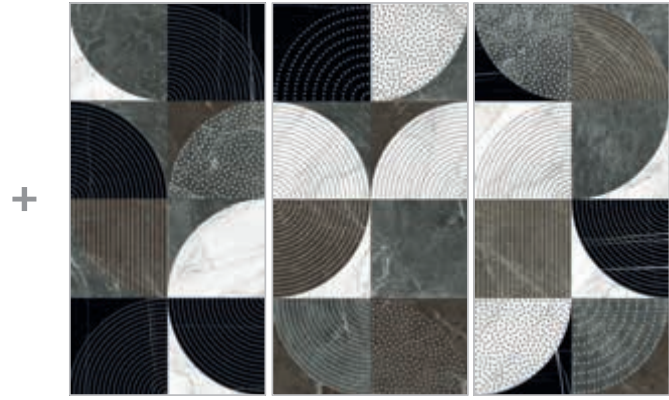

Slab

Graphic

Not Circles
300x450cm