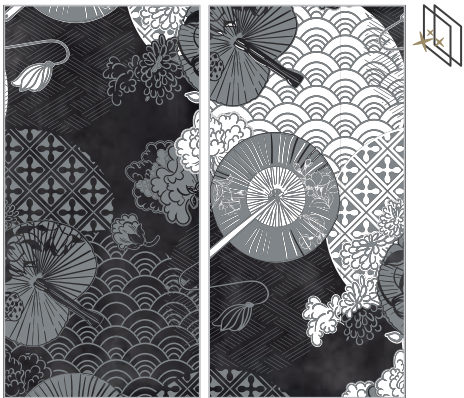

Colors Ideas

Kyoto Silver
300x300cm (comp. 2pz 300x150cm)
cod. Y4UV00D330006